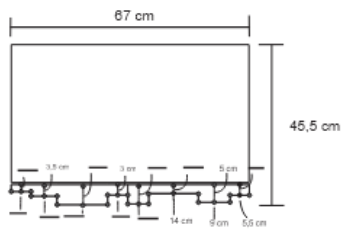

# ALORA NIGHTSTAND – BRASS

Front View

Top View

Side View

## Dimensions:

### Inches

26.50 W x 18.00 D x 26.75 H

### Cm

67.31 W x 45.72 D x 67.95 H