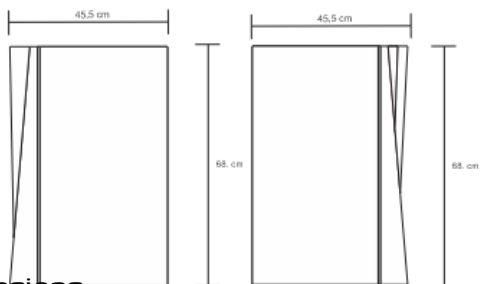

## Dimensions:

### Inches

26.50 W x 18.00 D x 26.75 H

### Cm

67.31 W x 45.72 D x 67.95 H

### Mm

673 W x 457 D x 679 H

Transform your bedroom with our stunning bedside table featuring multi-layered, brass-clad doors with facets. This outstanding icon exudes luxury, with the case lined in precious parchment, creating a statement of opulence and sophistication.