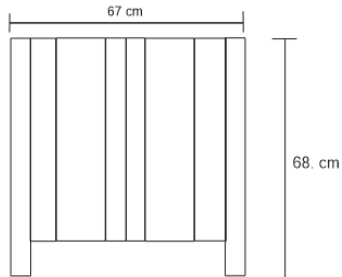

ALORA NIGHTSTAND – BRASS

Front View