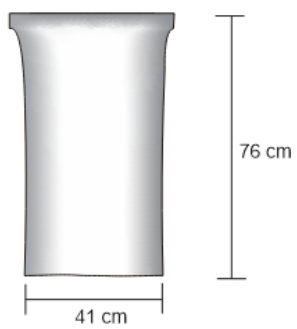

# ETO DESK

DESIGN By Qoqet

Front View

Top View

Side View

## Dimensions (mm)

1,860.55 W x 742.95 D x 762.00 H

## Dimensions (Inches)

73.25 W x 29.25 D x 30.00 H

An organically shaped D'art desk with a unique design, entirely adorned in natural parchment. This distinctive piece features a pencil drawer, showcasing exquisite craftsmanship and an unconventional, artistic design.