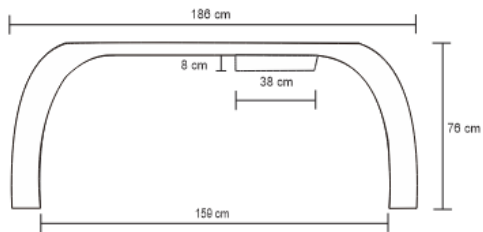

# ETO DESK

DESIGN By Qoqet

Front View

Top View

Side View

## Dimensions (mm)

1,860.55 W x 742.95 D x 762.00 H

## Dimensions (Inches)

73.25 W x 29.25 D x 30.00 H

An organically shaped D'art desk with a unique design, entirely adorned in natural parchment. This distinctive piece features a pencil drawer, showcasing exquisite craftsmanship and an unconventional, artistic design.