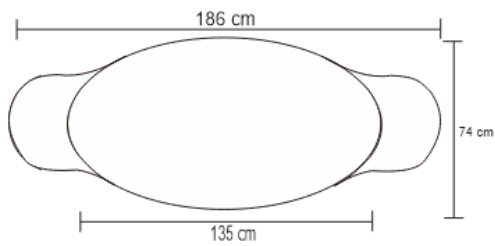

# ETO DESK

DESIGN By Qoqet

Front View

Top View

Side View

## Dimensions (mm)

1,860.55 W x 742.95 D x 762.00 H

## Dimensions (Inches)

73.25 W x 29.25 D x 30.00 H

An organically shaped D'art desk with a unique design, entirely adorned in natural parchment. This distinctive piece features a pencil drawer, showcasing exquisite craftsmanship and an unconventional, artistic design.