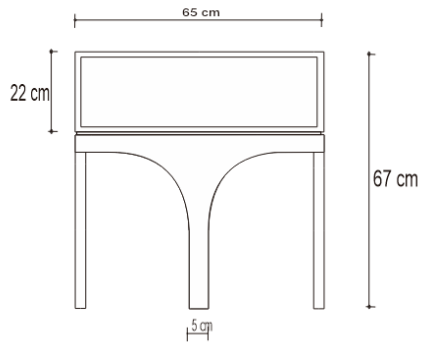

DEBORY NIGHTSTAND – STAINLESS

DESIGN By Qoqet

Front View

Top View

Side View

Dimensions (mm)

647.70 W x 412.75 D x 673.10 H

Dimensions (Inches)

25.50 W x 16.25 D x 26.50 H

Revitalize your space with our modern side table, supported by a sleek stainless base. The casement top drawer, lined in charcoal-colored parchment, complements the solid mahogany drawer finished in a warm color with a gloss glaze, creating a perfect blend of contemporary and timeless sophistication.