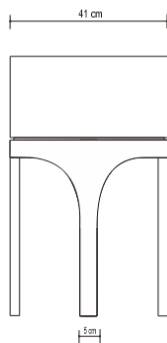

DEBORY NIGHTSTAND – STAINLESS

DESIGN By Qoqet

Front View

Top View

Side View

Dimensions (mm)

647.70 W x 412.75 D x 673.10 H

Dimensions (Inches)

25.50 W x 16.25 D x 26.50 H

Revitalize your space with our modern side table, supported by a sleek stainless base. The casement top drawer, lined in charcoal-colored parchment, complements the solid mahogany drawer finished in a warm color with a gloss glaze, creating a perfect blend of contemporary and timeless sophistication.