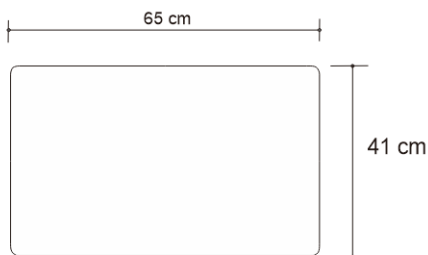

DEBORY NIGHTSTAND – STAINLESS

DESIGN By Qoqet

Front View

Top View

Side View

Dimensions (mm)

647.70 W x 412.75 D x 673.10 H

Dimensions (Inches)

25.50 W x 16.25 D x 26.50 H

Revitalize your space with our modern side table, supported by a sleek stainless base. The casement top drawer, lined in charcoal-colored parchment, complements the solid mahogany drawer finished in a warm color with a gloss glaze, creating a perfect blend of contemporary and timeless sophistication.