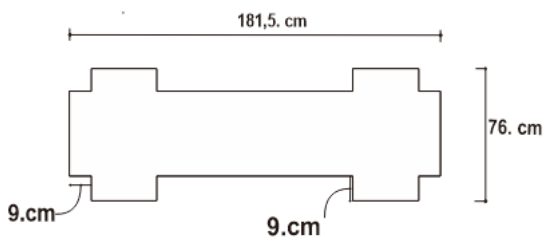

TIFANO DESK

Front View

Side View

Top View

Dimensions:

Inches

71.50 W x 30.00 D x 30.00 H

Cm

181.61 W x 76.20 D x 76.20 H

Mm

1,816 W x 762 D x 762 H

Entirely enveloped in natural parchment this meticulously crafted desk is a true work of art, and is equipped with multiple drawers in solid mahogany wood. A remarkable addition to opulent office spaces, it seamlessly combines functionality and elegance.