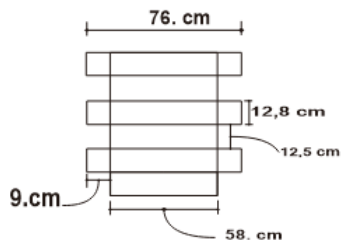

TIFANO DESK

Front View

Side View

Top View

Dimensions:

Inches

71.50 W x 30.00 D x 30.00 H

Cm

181.61 W x 76.20 D x 76.20 H

Mm

1,816 W x 762 D x 762 H

Entirely enveloped in natural parchment this meticulously crafted desk is a true work of art, and is equipped with multiple drawers in solid mahogany wood. A remarkable addition to opulent office spaces, it seamlessly combines functionality and elegance.