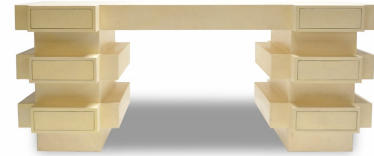

TIFANO DESK

Front View

Side View

Top View

Dimensions:

Inches

71.50 W x 30.00 D x 30.00 H

Cm

181.61 W x 76.20 D x 76.20 H

Mm

1,816 W x 762 D x 762 H

Entirely enveloped in natural parchment this meticulously crafted desk is a true work of art, and is equipped with multiple drawers in solid mahogany wood. A remarkable addition to opulent office spaces, it seamlessly combines functionality and elegance.