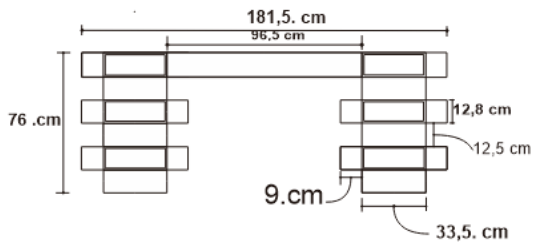

TIFANO DESK

Front View

Side View

Top View

Dimensions:

Inches

71.50 W x 30.00 D x 30.00 H

Cm

181.61 W x 76.20 D x 76.20 H

Mm

1,816 W x 762 D x 762 H

Entirely enveloped in natural parchment this meticulously crafted desk is a true work of art, and is equipped with multiple drawers in solid mahogany wood. A remarkable addition to opulent office spaces, it seamlessly combines functionality and elegance.