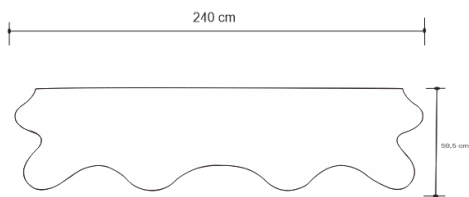

# BILLOW SIDEBOARD

QOQET  
STUDIO

Front View

Top View

Front View

## Dimensions:

### Inches

94.50 W x 23.50 D x 35.50 H

### Cm

240.03 W x 59.69 D x 90.17 H