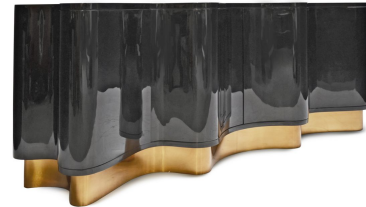

# BILLOW SIDEBOARD

QOQET  
STUDIO

Front View

Top View

Front View

### Inches

94.50 W x 23.50 D x 35.50 H

### Mm

2,400 W x 597 D x 902 H

This luxurious sideboard with brass accents is a stunning piece of furniture that adds a touch of glamour and sophistication to any room. It is crafted from high-quality materials and coated with a high-gloss lacquer finish to create a smooth and shiny surface, resting on a brass lined plinth.