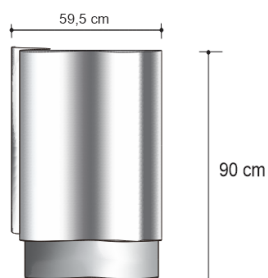

# BILLOW SIDEBOARD

QOQET  
STUDIO

Front View

Top View

Front View

## Dimensions:

### Inches

94.50 W x 23.50 D x 35.50 H

### Cm

240.03 W x 59.69 D x 90.17 H