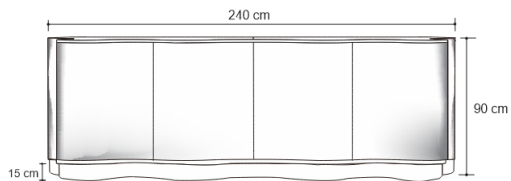

# BILLOW SIDEBOARD

QOQET  
STUDIO

Front View

Top View

Front View

## Dimensions:

### Inches

94.50 W x 23.50 D x 35.50 H

### Cm

240.03 W x 59.69 D x 90.17 H