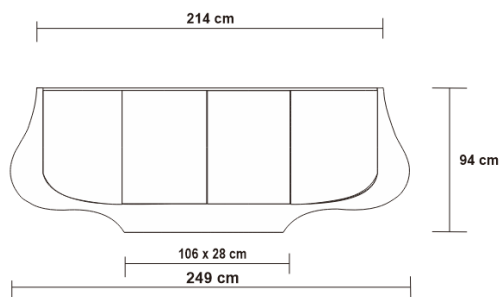

HERITAGE SIDEBOARD

QOQET
STUDIO

Front View

Top View

Dimensions:

Inches

84.25 W x 20.00 D x 37.00 H

Cm

214.00 W x 50.80 D x 93.98 H

Mm

2,140 W x 508 D x 940 H

Artisanal creation, meticulously hand-carved body enveloped in light gray parchment lining. Four doors conceal while a central glass shelf showcases. A harmonious blend of craftsmanship and function in this unique piece.