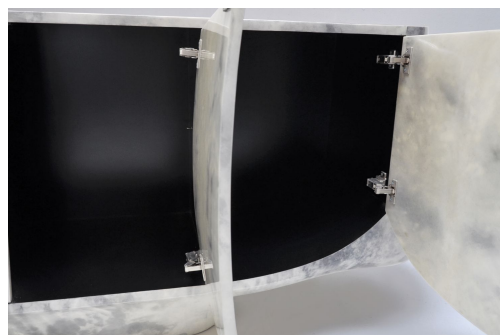

HERITAGE SIDEBOARD

QOQET
STUDIO

Front View

Top View

Dimensions:

Inches

84.25 W x 20.00 D x 37.00 H

Cm

214.00 W x 50.80 D x 93.98 H

Mm

2,140 W x 508 D x 940 H

Artisanal creation, meticulously hand-carved body enveloped in light gray parchment lining. Four doors conceal while a central glass shelf showcases. A harmonious blend of craftsmanship and function in this unique piece.