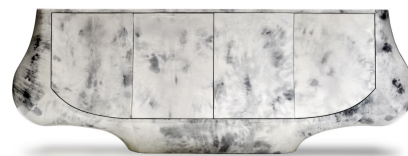

HERITAGE SIDEBOARD

QOQET
STUDIO

Front View

Top View

Dimensions:

Inches

84.25 W x 20.00 D x 37.00 H

Cm

214.00 W x 50.80 D x 93.98 H

Mm

2,140 W x 508 D x 940 H

Artisanal creation, meticulously hand-carved body enveloped in light gray parchment lining. Four doors conceal while a central glass shelf showcases. A harmonious blend of craftsmanship and function in this unique piece.