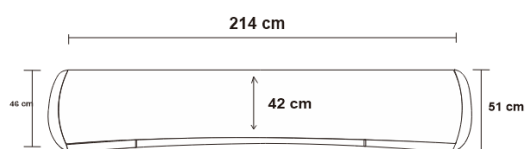

HERITAGE SIDEBOARD

QOQET
STUDIO

Front View

Top View

Dimensions:

Inches

84.25 W x 20.00 D x 37.00 H

Cm

214.00 W x 50.80 D x 93.98 H

Mm

2,140 W x 508 D x 940 H

Artisanal creation, meticulously hand-carved body enveloped in light gray parchment lining. Four doors conceal while a central glass shelf showcases. A harmonious blend of craftsmanship and function in this unique piece.