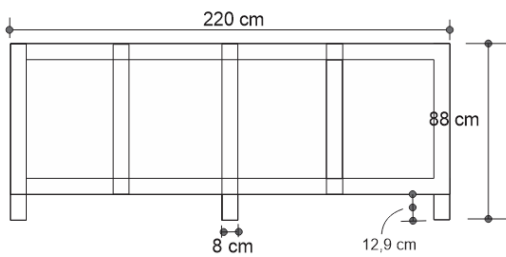

OPUS SIDEBOARD

DESIGN By Qoqet

Top View

Side View

Front View

Dimensions (mm)

2,197.10 W x 469.90 D x 876.30 H

Dimensions (Inches)

86.50 W x 18.50 D x 34.50 H

Contemporary sideboard finished in sleek black gloss lacquer, adorned with Asian water buffalo horn inlays. Four doors reveal interior compartments. A modern masterpiece combining design and craftsmanship with distinctive elegance.