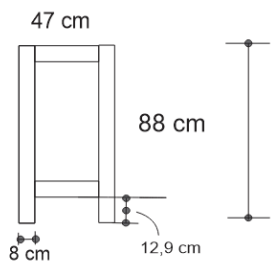

OPUS SIDEBOARD

DESIGN By Qoqet

Top View

Side View

Front View

Dimensions (mm)

2,197.10 W x 469.90 D x 876.30 H

Dimensions (Inches)

86.50 W x 18.50 D x 34.50 H

Contemporary sideboard finished in sleek black gloss lacquer, adorned with Asian water buffalo horn inlays. Four doors reveal interior compartments. A modern masterpiece combining design and craftsmanship with distinctive elegance.