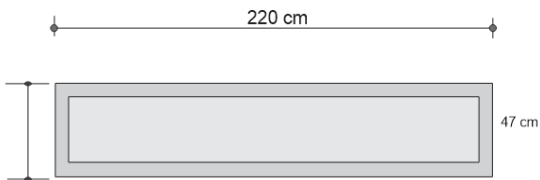

OPUS SIDEBOARD

DESIGN By Qoqet

Top View

Side View

Front View

Dimensions (mm)

2,197.10 W x 469.90 D x 876.30 H

Dimensions (Inches)

86.50 W x 18.50 D x 34.50 H

Contemporary sideboard finished in sleek black gloss lacquer, adorned with Asian water buffalo horn inlays. Four doors reveal interior compartments. A modern masterpiece combining design and craftsmanship with distinctive elegance.