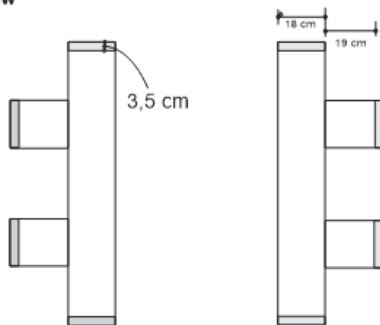

BLOCCO COFFEE TABLE

DESIGN By Qoqet

Front View

Top View

Base View

Dimensions (mm)

1,390.65 W x 1,073.15 D x 400.05 H

Dimensions (Inches)

54.75 W x 42.25 D x 15.75 H

This grounded, geometric coffee table design features a sizable, imposing rectangular surface mantled entirely in precious natural-color parchment that is set atop eight brass clad legs.