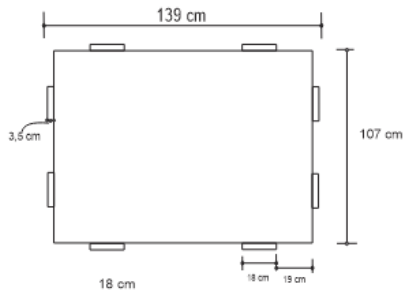

BLOCCO COFFEE TABLE

DESIGN By Qoqet

Front View

Top View

Base View

Dimensions (mm)

1,390.65 W x 1,073.15 D x 400.05 H

Dimensions (Inches)

54.75 W x 42.25 D x 15.75 H

This grounded, geometric coffee table design features a sizable, imposing rectangular surface mantled entirely in precious natural-color parchment that is set atop eight brass clad legs.