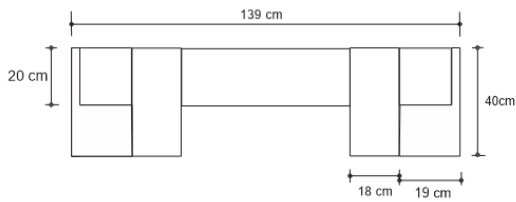

BLOCCO COFFEE TABLE

DESIGN By Qoqet

Front View

Top View

Base View

Dimensions (mm)

1,390.65 W x 1,073.15 D x 400.05 H

Dimensions (Inches)

54.75 W x 42.25 D x 15.75 H

This grounded, geometric coffee table design features a sizable, imposing rectangular surface mantled entirely in precious natural-color parchment that is set atop eight brass clad legs.