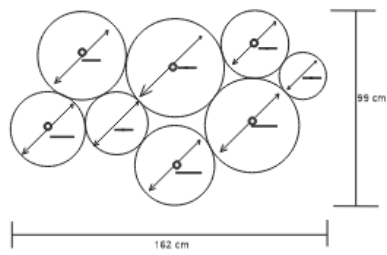

## Dimensions:

### Inches

63.75 W x 39.00 D x 15.50 H

### Cm

161.93 W x 99.06 D x 39.37 H

### Mm

1,619 W x 991 D x 394 H

Exquisite brass coffee table, intricately engraved with shagreen patterned surfaces,, supported by robust brass legs, creating a captivating centerpiece that exudes elegance and charm, guaranteed to make a lasting impact in any living space.