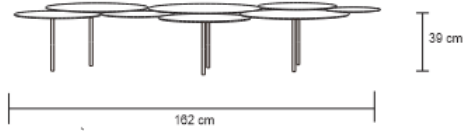

# NINFEA COFFEE TABLE - BRASS

Front View

Iso View

## Dimensions:

### Inches

63.75 W x 39.00 D x 15.50 H

### Cm

161.93 W x 99.06 D x 39.37 H