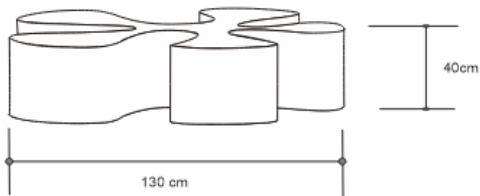

PRIMULA COFFEE TABLE – BRASS

Front View