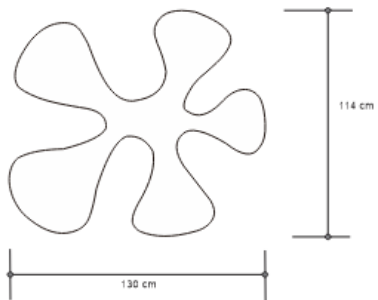

## Dimensions:

### Inches

45.00 W x 51.25 D x 15.75 H

### Cm

114.30 W x 130.18 D x 40.01 H

### Mm

1,143 W x 1,302 D x 400 H

Inspired by floral elegance, this brass coffee table features a distinctive petal-shaped design. Its solid brass frame gracefully encircles a parchment-lined tabletop, exuding timeless sophistication and artistic craftsmanship.