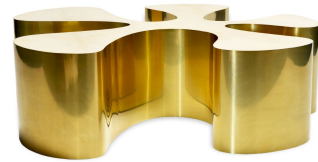

# PRIMULA COFFEE TABLE – BRASS

Front View

Top View

## Dimensions:

### Inches

45.00 W x 51.25 D x 15.75 H

### Mm

1,143 W x 1,302 D x 400 H

Inspired by floral elegance, this brass coffee table features a distinctive petal-shaped design. Its solid brass frame gracefully encircles a parchment-lined tabletop, exuding timeless sophistication and artistic craftsmanship.