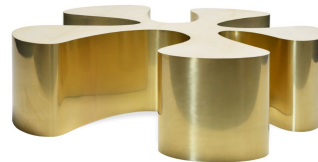

# PRIMULA COFFEE TABLE – BRASS

Front View

Top View

## Dimensions:

### Inches

45.00 W x 51.25 D x 15.75 H

### Mm

1,143 W x 1,302 D x 400 H

Inspired by floral elegance, this brass coffee table features a distinctive petal-shaped design. Its solid brass frame gracefully encircles a parchment-lined tabletop, exuding timeless sophistication and artistic craftsmanship.