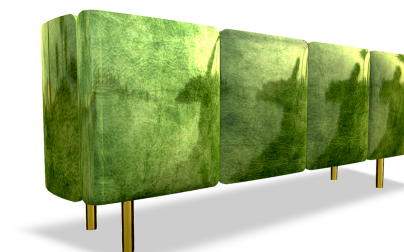

FASCINOSO SIDEBOARD - EMERALD GREEN

DESIGN By Qoqet

Top View

Side View

Front View

Dimensions (mm)

2,482.85 W x 577.85 D x 920.75 H

Dimensions (Inches)

97.75 W x 22.75 D x 36.25 H

Enigmatic sideboard, parchment-clad body, doors, and high gloss lacquer top. A compelling blend of materials and design radiates elegance. An intriguing piece that enhances interiors with its captivating presence.