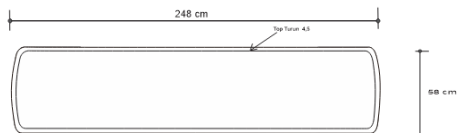

FASCINOSO SIDEBOARD - EMERALD GREEN

DESIGN By Qoqet

Top View

Side View

Front View

Dimensions (mm)

2,482.85 W x 577.85 D x 920.75 H

Dimensions (Inches)

97.75 W x 22.75 D x 36.25 H

Enigmatic sideboard, parchment-clad body, doors, and high gloss lacquer top. A compelling blend of materials and design radiates elegance. An intriguing piece that enhances interiors with its captivating presence.