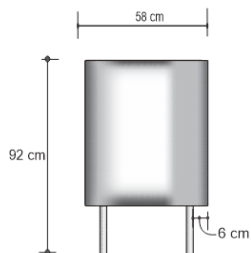

FASCINOSO SIDEBOARD - EMERALD GREEN

DESIGN By Qoqet

Top View

Side View

Front View

Dimensions (mm)

2,482.85 W x 577.85 D x 920.75 H

Dimensions (Inches)

97.75 W x 22.75 D x 36.25 H

Enigmatic sideboard, parchment-clad body, doors, and high gloss lacquer top. A compelling blend of materials and design radiates elegance. An intriguing piece that enhances interiors with its captivating presence.