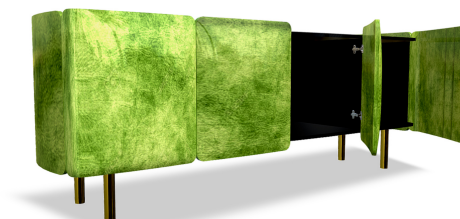

FASCINOSO SIDEBOARD - EMERALD GREEN

DESIGN By Qoqet

Top View

Side View

Front View

Dimensions (mm)

2,482.85 W x 577.85 D x 920.75 H

Dimensions (Inches)

97.75 W x 22.75 D x 36.25 H

Enigmatic sideboard, parchment-clad body, doors, and high gloss lacquer top. A compelling blend of materials and design radiates elegance. An intriguing piece that enhances interiors with its captivating presence.