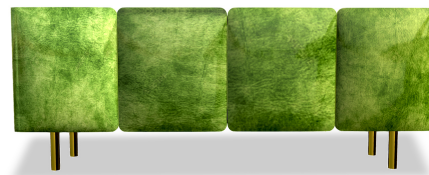

FASCINOSO SIDEBOARD - EMERALD GREEN

DESIGN By Qoqet

Top View

Side View

Front View

Dimensions (mm)

2,482.85 W x 577.85 D x 920.75 H

Dimensions (Inches)

97.75 W x 22.75 D x 36.25 H

Enigmatic sideboard, parchment-clad body, doors, and high gloss lacquer top. A compelling blend of materials and design radiates elegance. An intriguing piece that enhances interiors with its captivating presence.