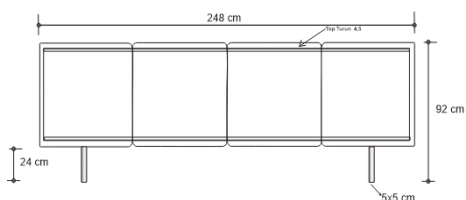

FASCINOSO SIDEBOARD - EMERALD GREEN

DESIGN By Qoqet

Top View

Side View

Front View

Dimensions (mm)

2,482.85 W x 577.85 D x 920.75 H

Dimensions (Inches)

97.75 W x 22.75 D x 36.25 H

Enigmatic sideboard, parchment-clad body, doors, and high gloss lacquer top. A compelling blend of materials and design radiates elegance. An intriguing piece that enhances interiors with its captivating presence.