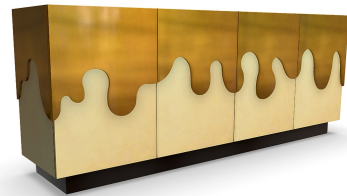

BRASS TEAR DROP SIDEBOARD - NATURAL

QOQET
STUDIO

Side View

Front View

Dimensions:

Inches

92.25 W x 20.00 D x 35.50 H

Cm

234.32 W x 50.80 D x 90.17 H

Mm

2,343 W x 508 D x 902 H

The tear drop motif can evoke a sense of elegance and fluidity, and when combined with brass inlays, it likely creates a visually appealing contrast between the warm tone of brass and the surrounding materials. The use of parchment lining adds an interesting texture and potentially a vintage or antique touch to the piece.