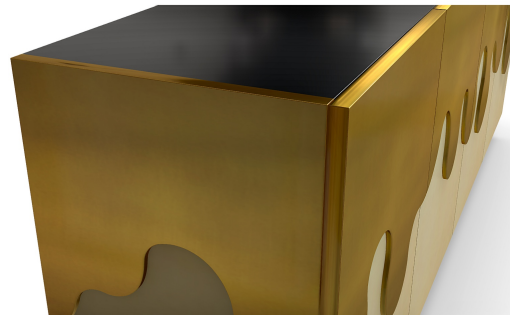

BRASS TEAR DROP SIDEBOARD - NATURAL

QOQET
STUDIO

Side View

Front View

Dimensions:

Inches

92.25 W x 20.00 D x 35.50 H

Cm

234.32 W x 50.80 D x 90.17 H

Mm

2,343 W x 508 D x 902 H

The tear drop motif can evoke a sense of elegance and fluidity, and when combined with brass inlays, it likely creates a visually appealing contrast between the warm tone of brass and the surrounding materials. The use of parchment lining adds an interesting texture and potentially a vintage or antique touch to the piece.