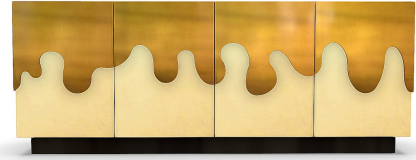

BRASS TEAR DROP SIDEBOARD - NATURAL

QOQET
STUDIO

Side View

Front View

Dimensions:

Inches

92.25 W x 20.00 D x 35.50 H

Cm

234.32 W x 50.80 D x 90.17 H

Mm

2,343 W x 508 D x 902 H

The tear drop motif can evoke a sense of elegance and fluidity, and when combined with brass inlays, it likely creates a visually appealing contrast between the warm tone of brass and the surrounding materials. The use of parchment lining adds an interesting texture and potentially a vintage or antique touch to the piece.