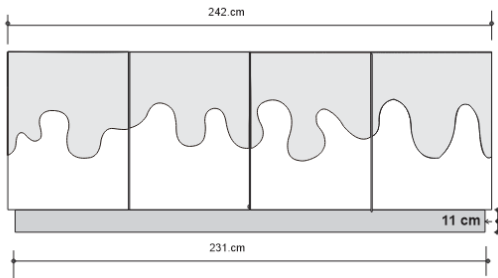

BRASS TEAR DROP SIDEBOARD - NATURAL

QOQET
STUDIO

Side View

Front View

Dimensions:

Inches

92.25 W x 20.00 D x 35.50 H

Cm

234.32 W x 50.80 D x 90.17 H

Mm

2,343 W x 508 D x 902 H

The tear drop motif can evoke a sense of elegance and fluidity, and when combined with brass inlays, it likely creates a visually appealing contrast between the warm tone of brass and the surrounding materials. The use of parchment lining adds an interesting texture and potentially a vintage or antique touch to the piece.