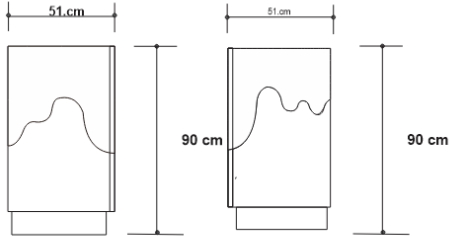

BRASS TEAR DROP SIDEBOARD - NATURAL

QOQET
STUDIO

Side View

Front View

Dimensions:

Inches

92.25 W x 20.00 D x 35.50 H

Cm

234.32 W x 50.80 D x 90.17 H

Mm

2,343 W x 508 D x 902 H

The tear drop motif can evoke a sense of elegance and fluidity, and when combined with brass inlays, it likely creates a visually appealing contrast between the warm tone of brass and the surrounding materials. The use of parchment lining adds an interesting texture and potentially a vintage or antique touch to the piece.