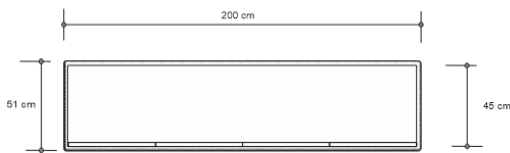

# EVOQUE SIDEBOARD - LIGHT GRAY

DESIGN By Qoqet

Front View

Top View

Side View

## Dimensions (mm)

2,000.25 W x 508.00 D x 1,200.15 H

## Dimensions (Inches)

78.75 W x 20.00 D x 47.25 H

Experience modern sophistication with this sideboard. Elevated by a distinctive nine-leg base, coated in a sleek black polished resin. The encasement, adorned with parchment lining, adds texture and depth, creating a stunning fusion of form and function for your living space.