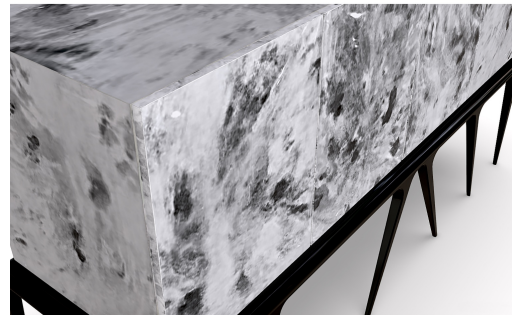

# EVOQUE SIDEBOARD - LIGHT GRAY

DESIGN By Qoqet

Front View

Top View

Side View

## Dimensions (mm)

2,000.25 W x 508.00 D x 1,200.15 H

## Dimensions (Inches)

78.75 W x 20.00 D x 47.25 H

Experience modern sophistication with this sideboard. Elevated by a distinctive nine-leg base, coated in a sleek black polished resin. The encasement, adorned with parchment lining, adds texture and depth, creating a stunning fusion of form and function for your living space.