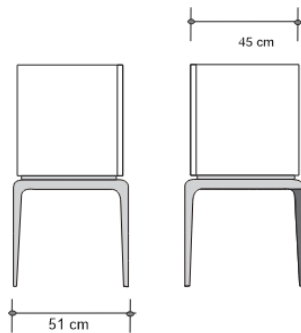

# EVOQUE SIDEBOARD - LIGHT GRAY

DESIGN By Qoqet

Front View

Top View

Side View

## Dimensions (mm)

2,000.25 W x 508.00 D x 1,200.15 H

## Dimensions (Inches)

78.75 W x 20.00 D x 47.25 H

Experience modern sophistication with this sideboard. Elevated by a distinctive nine-leg base, coated in a sleek black polished resin. The encasement, adorned with parchment lining, adds texture and depth, creating a stunning fusion of form and function for your living space.