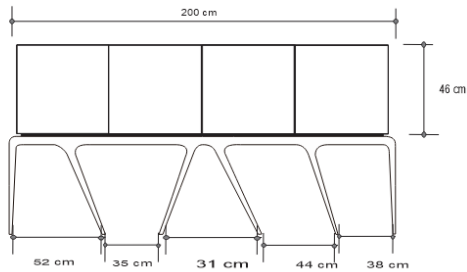

# EVOQUE SIDEBOARD - LIGHT GRAY

DESIGN By Qoqet

Front View

Top View

Side View

## Dimensions (mm)

2,000.25 W x 508.00 D x 1,200.15 H

## Dimensions (Inches)

78.75 W x 20.00 D x 47.25 H

Experience modern sophistication with this sideboard. Elevated by a distinctive nine-leg base, coated in a sleek black polished resin. The encasement, adorned with parchment lining, adds texture and depth, creating a stunning fusion of form and function for your living space.