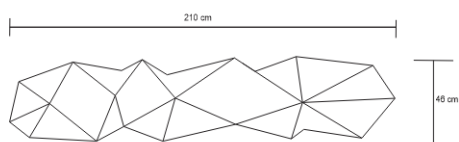

## Dimensions (mm)

2,101.85 W x 457.20 D x 914.40 H

## Dimensions (Inches)

82.75 W x 18.00 D x 36.00 H

Introduce distinctive elegance with this console table featuring a parchment top adorned with intricate brass inlays. Supported by sleek brass legs, this unique piece seamlessly blends craftsmanship and style, creating a sophisticated focal point for your space.