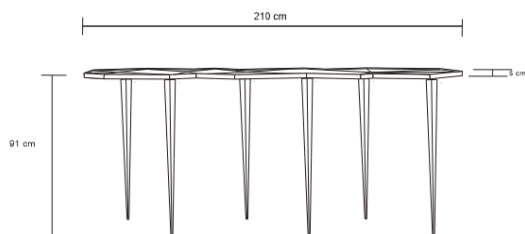

HARMONIX CONSOLE - NATURAL

DESIGN By Qoqet

Front View