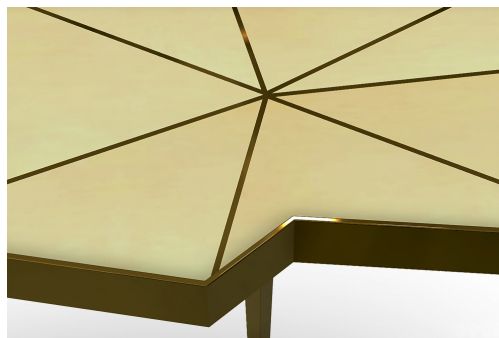

# HARMONIX CONSOLE - NATURAL

DESIGN By Qoqet

Front View

Top View

## Dimensions (mm)

2,101.85 W x 457.20 D x 914.40 H

## Dimensions (Inches)

82.75 W x 18.00 D x 36.00 H

Introduce distinctive elegance with this console table featuring a parchment top adorned with intricate brass inlays. Supported by sleek brass legs, this unique piece seamlessly blends craftsmanship and style, creating a sophisticated focal point for your space.