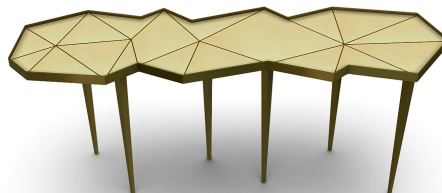

# HARMONIX CONSOLE - NATURAL

DESIGN By Qoqet

Front View

Top View

## Dimensions (mm)

2,101.85 W x 457.20 D x 914.40 H

## Dimensions (Inches)

82.75 W x 18.00 D x 36.00 H

Introduce distinctive elegance with this console table featuring a parchment top adorned with intricate brass inlays. Supported by sleek brass legs, this unique piece seamlessly blends craftsmanship and style, creating a sophisticated focal point for your space.